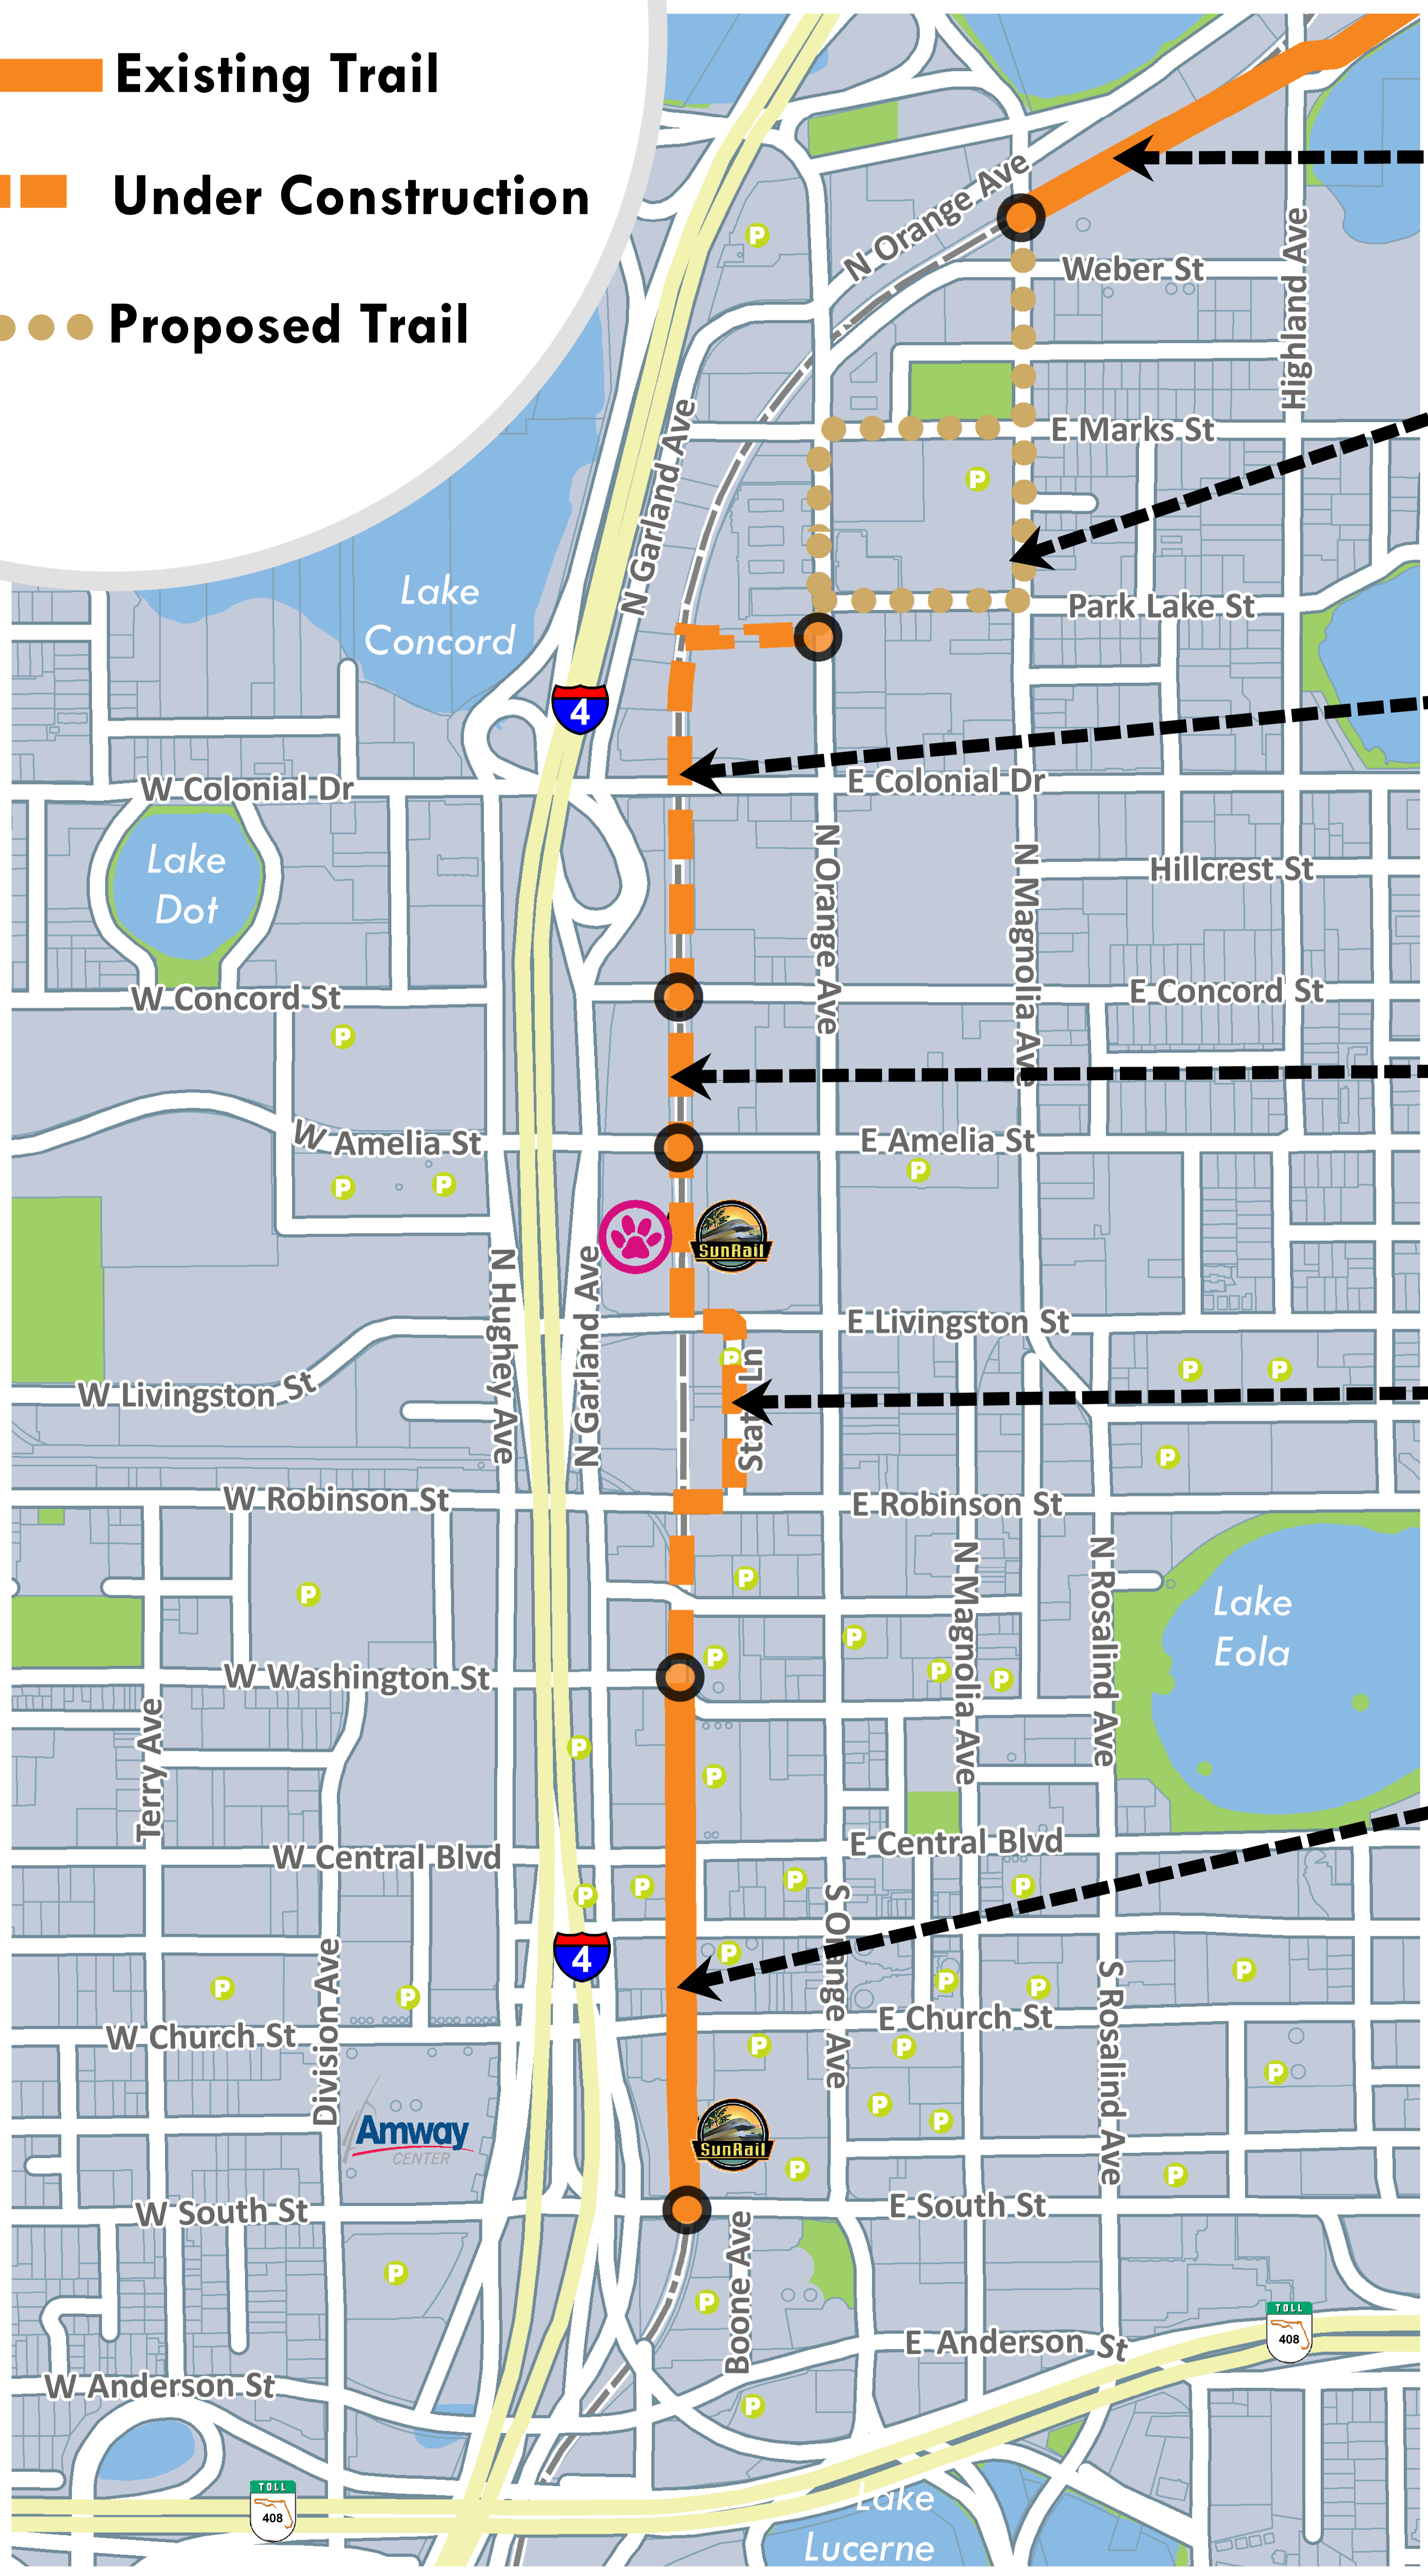

LEGEND

-  Existing Trail
-  Under Construction
-  Proposed Trail

CITY OF ORLANDO ORLANDO URBAN TRAIL - PHASES

Dinky Line

Dinky Line
Phase 4

Colonial
Overpass

Gertudes Walk
Phase 3

Gertudes Walk
Phase 2

Gertudes Walk
Phase 1