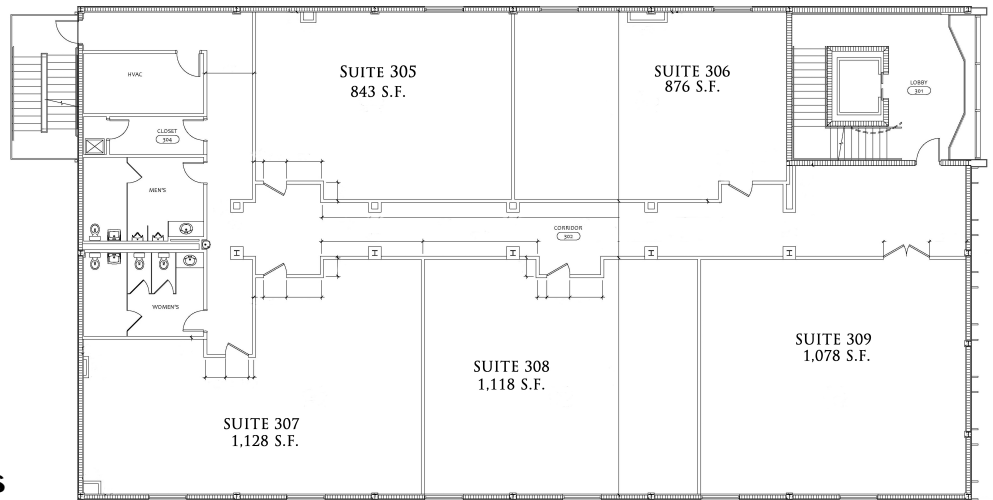

Artist Rendering

Property Highlights:

- 1011 East in downtown Orlando offers versatile office space for large and small tenants.
- Spaces available from +/- 843 square feet to +/- 2030 square feet
- In the heart of the Mills 50 district, the intersection of creativity and culture.
- Excellent location to multiple restaurants, hotels, and shopping.

1011 EAST LOBBY

Artist Rendering

FLOOR	SUITE	SF	USAGE	AVAILABLE
3	305	843	Office	Now
3	306	876	Office	Now
3	307	1,128	Office	Now
3	308	1,118	Office	Now
3	309	1,078	Office	Now
4	406	1,502	Office	Now
4	407	1,884	Office	Now
4	408	1,439	Office	Now
5	505	1,883	Office	Now
5	506	1,570	Office	Now
5	507	2,030	Office	Now

ACT NOW TO BUILD OUT YOUR SUITE TO YOUR PREFERENCE!!

FOR LEASE

**PATERSON
MANAGEMENT**

1011 East Center

1011 East Colonial Drive, Orlando, FL

PRICES & PREFERENCE
OPTIONS AVAILABLE UPON
REQUEST

Available Third Floor Suites

Available Fourth Floor Suites

Available Fifth Floor Suites

For more information, please contact:

• Paterson Management • 407-362-8199