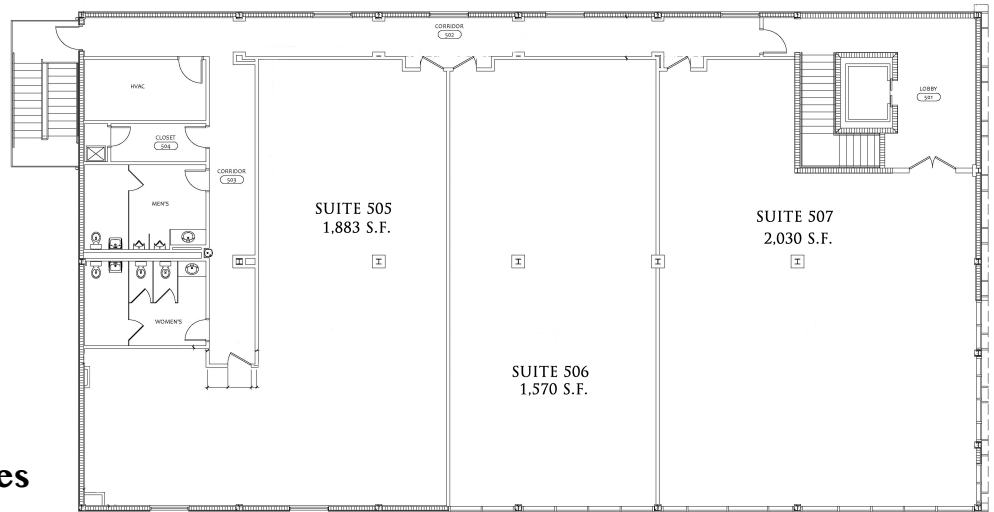

Artist Rendering

Property Highlights:

- 1011 East in downtown Orlando offers versatile office space for large and small tenants.
- Spaces available from +/- 843 square feet to +/- 2030 square feet
- In the heart of the Mills 50 district, the intersection of creativity and culture.
- Excellent location to multiple restaurants, hotels, and shopping.

1011 EAST LOBBY

Artist Rendering

FLOOR	SUITE	SF	USAGE	AVAILABLE
3	305	843	Office	Now
3	306	876	Office	Now
3	307	1,128	Office	Now
3	308	1,118	Office	Now
3	309	1,078	Office	Now
4	406	1,502	Office	Now
4	407	1,884	Office	Now
4	408	1,439	Office	Now
5	505	1,883	Office	Now
5	506	1,570	Office	Now
5	507	2,030	Office	Now

ACT NOW TO BUILD OUT YOUR SUITE TO YOUR PREFERENCE!!

FOR LEASE

**PATERSON
MANAGEMENT**

1011 East Center

1011 East Colonial Drive, Orlando, FL

PRICES & PREFERENCE
OPTIONS AVAILABLE UPON
REQUEST

Available Third Floor Suites

Available Fourth Floor Suites

Available Fifth Floor Suites

For more information, please contact:

• Paterson Management • 407-362-8199