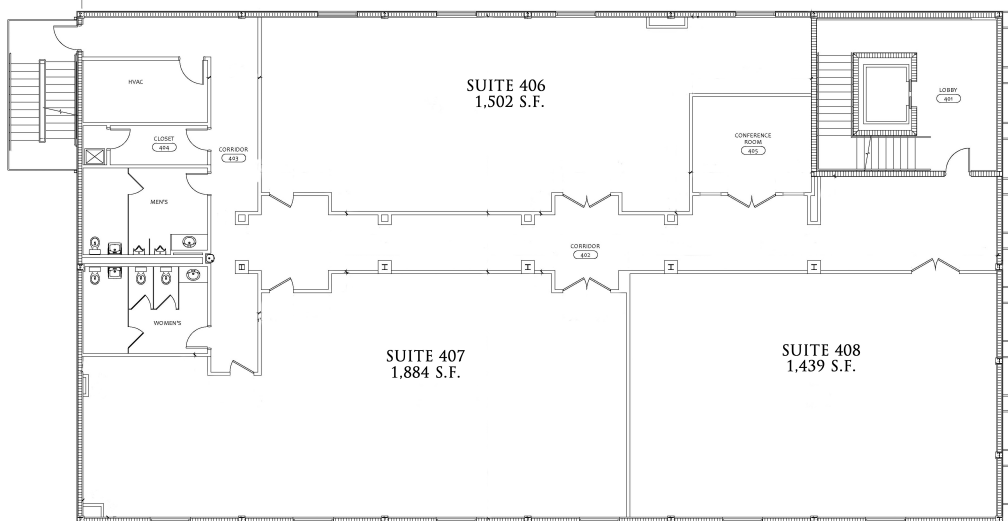

Artist Rendering

Property Highlights:

- 1011 East in downtown Orlando offers versatile office space for large and small tenants.
- Spaces available from +/- 843 square feet to +/- 2030 square feet
- In the heart of the Mills 50 district, the intersection of creativity and culture.
- Excellent location to multiple restaurants, hotels, and shopping.

1011 EAST LOBBY

Artist Rendering

FLOOR	SUITE	SF	USAGE	AVAILABLE
3	305	843	Office	Now
3	306	876	Office	Now
3	307	1,128	Office	Now
3	308	1,118	Office	Now
3	309	1,078	Office	Now
4	406	1,502	Office	Now
4	407	1,884	Office	Now
4	408	1,439	Office	Now
5	505	1,883	Office	Now
5	506	1,570	Office	Now
5	507	2,030	Office	Now

ACT NOW TO BUILD OUT YOUR SUITE TO YOUR PREFERENCE!!

FOR LEASE

**PATERSON
MANAGEMENT**

1011 East Center

1011 East Colonial Drive, Orlando, FL

PRICES & PREFERENCE
OPTIONS AVAILABLE UPON
REQUEST

Available Third Floor Suites

Available Fourth Floor Suites

Available Fifth Floor Suites

For more information, please contact:

• Paterson Management • 407-362-8199