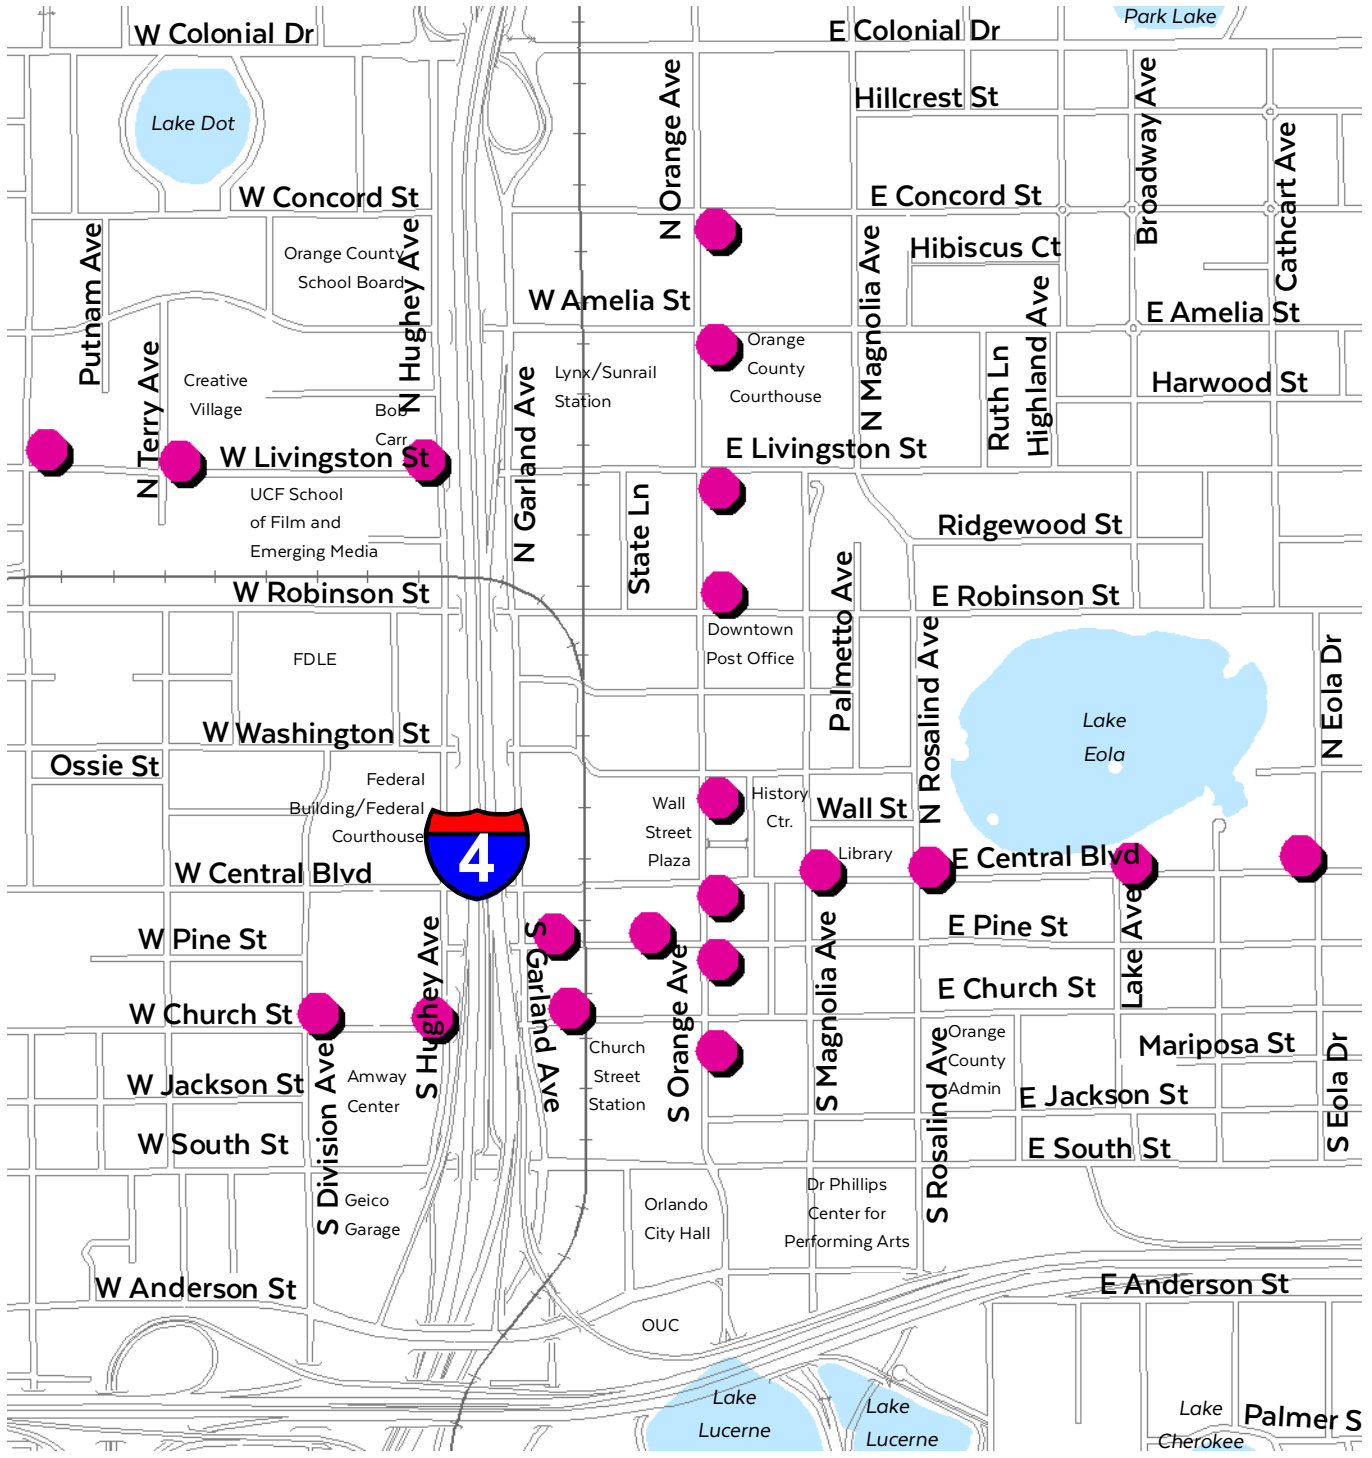

Hand Sanitizer Station

 Hand Sanitizer Station Location